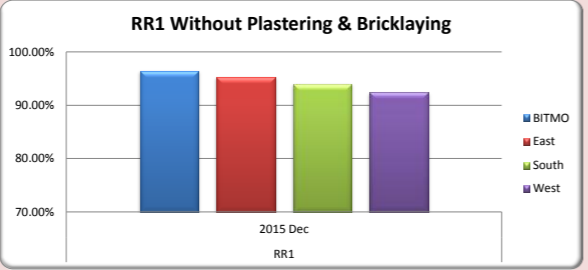

RR1 Without Plastering & Bricklaying

City

Area

RR1 - Without Bricklaying & Plastering				
Area	Target	Dec-15	No of Jobs	No Met
CITY (inc BITMO)	90.00%	93.77%	12961	12153
BITMO	90.00%	96.48%	483	466
ENE	90.00%	95.30%	3362	3204
SSE	90.00%	94.05%	3599	3385
WNW	90.00%	92.41%	5517	5098

Contractor

Contractor December 15				
	Target	Dec-15	No of Jobs	No Met
CONSTRUCTION SERVICES	90.00%	95.30%	3362	3204
MEARS	90.00%	93.23%	9599	8949