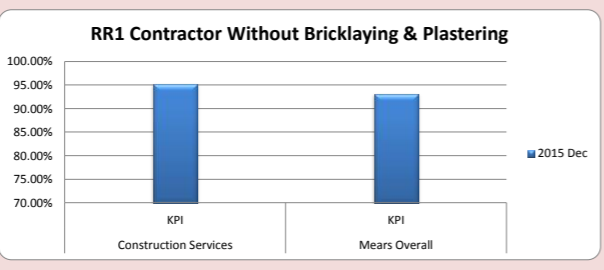

RR1 Without Plastering & Bricklaying

City

Area

RR1 - Without Bricklaying & Plastering				
Area	Target	Dec-15	No of Jobs	No Met
CITY (inc BITMO)	90.00%	93.77%	12961	12153
BITMO	90.00%	96.48%	483	466
ENE	90.00%	95.30%	3362	3204
SSE	90.00%	94.05%	3599	3385
WNW	90.00%	92.41%	5517	5098

Contractor

Contractor December 15				
	Target	Dec-15	No of Jobs	No Met
CONSTRUCTION SERVICES	90.00%	95.30%	3362	3204
MEARS	90.00%	93.23%	9599	8949