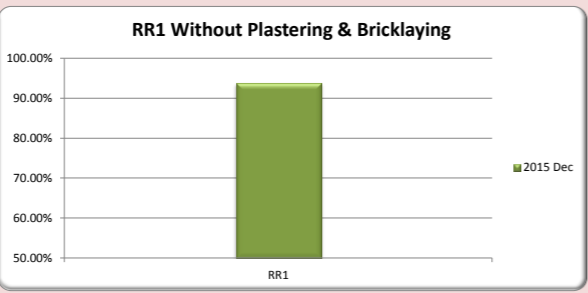

RR1 Without Plastering & Bricklaying

City

Area

RR1 - Without Bricklaying & Plastering				
Area	Target	Dec-15	No of Jobs	No Met
CITY (inc BITMO)	90.00%	93.77%	12961	12153
BITMO	90.00%	96.48%	483	466
ENE	90.00%	95.30%	3362	3204
SSE	90.00%	94.05%	3599	3385
WNW	90.00%	92.41%	5517	5098

Contractor

Contractor December 15				
	Target	Dec-15	No of Jobs	No Met
CONSTRUCTION SERVICES	90.00%	95.30%	3362	3204
MEARS	90.00%	93.23%	9599	8949